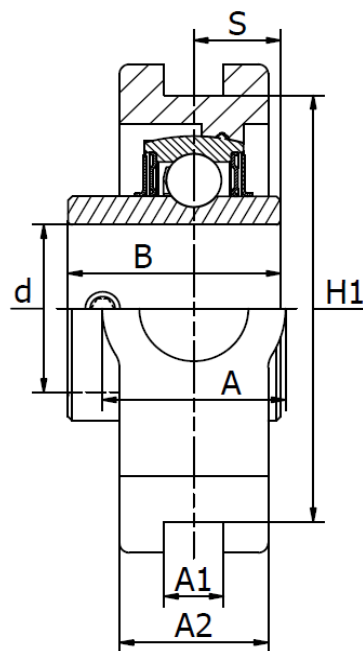

## WS 200 U - Take-up housing

Set screw locking, wide slot. Temperature range -30°C to +110°C

Product No.	d mm	Dimensions (mm)															Bearing no.	Housing no.	Weight (kg)
		L	A <sub>2</sub>	S	H	H <sub>1</sub>	L <sub>3</sub>	L <sub>2</sub>	L <sub>1</sub>	N	B	N <sub>1</sub>	N <sub>2</sub>	T	A	A <sub>1</sub>			
<b>WS 204 U *</b>	20	97	25	12,7	92	76,0	54,0	10	62,0	19	31,0	16	32,0	54	34	13,5	UC 204	WS 204	0,7
<b>WS 205 U *</b>	25	100	25	14,3	91	76,0	52,0	10	64,0	19	34,0	16	33,0	53	34	13,5	UC 205	WS 205	1,0
<b>WS 206 U</b>	30	114	28	15,9	104	89,0	57,0	10	70,0	22	38,1	16	37,0	56	37	13,5	UC 206	WS 206	1,6
<b>WS 207 U</b>	35	129	30	17,5	103	89,0	64,0	12	78,0	22	42,9	17	38,0	64	37	13,5	UC 207	WS 207	2,0
<b>WS 208 U</b>	40	145	33	19,0	115	101,0	83,0	15	88,0	29	49,2	19	50,0	83	49	17,5	UC 208	WS 208	2,7
<b>WS 209 U</b>	45	144	35	19,0	117	101,0	83,0	15	87,0	29	49,2	19	49,0	83	49	17,5	UC 209	WS 209	2,9
<b>WS 210 U</b>	50	149	36	19,0	117	101,0	86,0	16	90,0	29	51,6	19	49,0	83	49	17,5	UC 210	WS 210	3,2
<b>WS 211 U *</b>	55	171	41	22,2	146	130,0	95,0	19	106,0	35	55,6	25	64,0	102	64	27,0	UC 211	WS 211	4,2
<b>WS 212 U *</b>	60	194	46	25,4	146	130,0	102,0	19	119,0	35	65,1	32	64,0	102	64	27,0	UC 212	WS 212	5,9