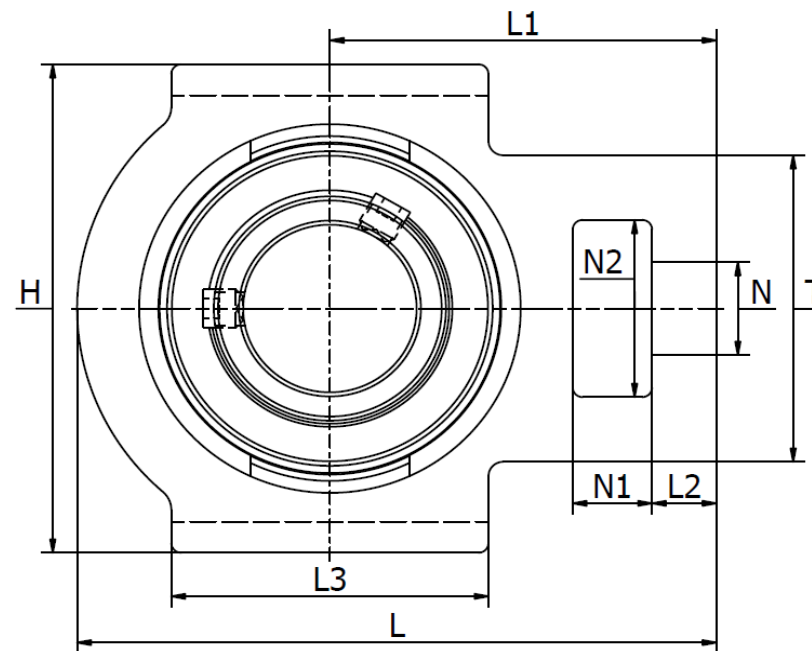

## WS 200 U - Take-up housing

Set screw locking, wide slot. Temperature range -30°C to +110°C

Product No.	d mm	Dimensions (mm)															Bearing no.	Housing no.	Weight (kg)
		L	A <sub>2</sub>	S	H	H <sub>1</sub>	L <sub>3</sub>	L <sub>2</sub>	L <sub>1</sub>	N	B	N <sub>1</sub>	N <sub>2</sub>	T	A	A <sub>1</sub>			
<b>WS 204 U *</b>	20	97	25	12,7	92	76,0	54,0	10	62,0	19	31,0	16	32,0	54	34	13,5	UC 204	WS 204	0,7
<b>WS 205 U *</b>	25	100	25	14,3	91	76,0	52,0	10	64,0	19	34,0	16	33,0	53	34	13,5	UC 205	WS 205	1,0
<b>WS 206 U</b>	30	114	28	15,9	104	89,0	57,0	10	70,0	22	38,1	16	37,0	56	37	13,5	UC 206	WS 206	1,6
<b>WS 207 U</b>	35	129	30	17,5	103	89,0	64,0	12	78,0	22	42,9	17	38,0	64	37	13,5	UC 207	WS 207	2,0
<b>WS 208 U</b>	40	145	33	19,0	115	101,0	83,0	15	88,0	29	49,2	19	50,0	83	49	17,5	UC 208	WS 208	2,7
<b>WS 209 U</b>	45	144	35	19,0	117	101,0	83,0	15	87,0	29	49,2	19	49,0	83	49	17,5	UC 209	WS 209	2,9
<b>WS 210 U</b>	50	149	36	19,0	117	101,0	86,0	16	90,0	29	51,6	19	49,0	83	49	17,5	UC 210	WS 210	3,2
<b>WS 211 U *</b>	55	171	41	22,2	146	130,0	95,0	19	106,0	35	55,6	25	64,0	102	64	27,0	UC 211	WS 211	4,2
<b>WS 212 U *</b>	60	194	46	25,4	146	130,0	102,0	19	119,0	35	65,1	32	64,0	102	64	27,0	UC 212	WS 212	5,9