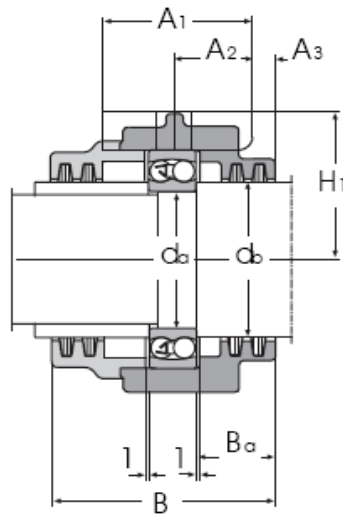

TVN 200 Series - Pillow Block Housings for Conveyor Trolleys

Series TVN 2.. WA (end shaft) / Series TVN 2.. WB (through shaft). Incl. felt-seal. For self aligning ball bearing series 12 - 22 and spherical roller bearing 222 with cylindrical bore. Universal housing for all bearing types, TVN 200 WA & WB versions possible with locating rings.

Type WB/B

Item Number	Dimensions (mm)															Weight	
WA + WB	da	db	A	B	A₁	A₂	A₃	N	N₁	H₁	H₂	J	L	G	B_a	R	(kg)
TVN 204 WA*	20	25	61	-	45	25	6	15	22	35	14	110	150	M 12	21,5	M6	1,3
TVN 204 WB*	20	25	-	68	45	25	6	15	22	35	14	110	150	M 12	21,5	M6	1,5
TVN 205 WA*	25	30	63	-	45	25	7	15	22	40	16	130	170	M 12	22,5	M6	1,8
TVN 205 WB*	25	30	-	70	45	25	7	15	22	40	16	130	170	M 12	22,5	M6	1,9
TVN 206 WA*	30	35	71	-	52	30	7	15	22	50	16	150	190	M 12	25,0	M6	2,6
TVN 206 WB*	30	35	-	76	52	30	7	15	22	50	16	150	190	M 12	25,0	M6	2,7
TVN 207 WA*	35	45	77	-	52	30	8	15	22	50	18	150	190	M 12	25,5	M6	3,0
TVN 207 WB*	35	45	-	78	52	30	8	15	22	50	18	150	190	M 12	25,5	M6	3,4
TVN 208 WA	40	50	86	-	60	35	8	14	23	60	18	170	210	M 12	30,5	M6	4,5
TVN 208 WB	40	50	-	92	60	35	8	14	23	60	18	170	210	M 12	30,5	M6	4,5
TVN 209 WA	45	55	87	-	60	35	8	14	23	60	20	170	210	M 12	30,0	M6	4,3
TVN 209 WB	45	55	-	92	60	35	8	14	23	60	20	170	210	M 12	30,0	M6	4,6
TVN 210 WA	50	60	90	-	60	35	8	14	23	60	20	170	210	M 12	32,5	M6	4,6
TVN 210 WB	50	60	-	94	60	35	8	14	23	60	20	170	210	M 12	32,5	M6	4,8
TVN 211 WA	55	65	95	-	70	40	8	20	32	70	23	210	270	M 16	32,5	M6	6,5
TVN 211 WB	55	65	-	100	70	40	8	20	32	70	23	210	270	M 16	32,5	M6	6,8
TVN 212 WA	60	70	102	-	70	40	10	20	32	70	23	210	270	M 16	36,0	M6	7,0
TVN 212 WB	60	70	-	105	70	40	10	20	32	70	23	210	270	M 16	36,0	M6	7,5
TVN 213 WA	65	75	110	-	80	45	10	20	32	80	25	230	290	M 16	36,5	M6	9,5
TVN 213 WB	65	75	-	115	80	45	10	20	32	80	25	230	290	M 16	36,5	M6	9,9
TVN 214 WA	70	80	111	-	80	45	10	20	32	80	25	230	290	M 16	37,0	M6	9,4
TVN 214 WB	70	80	-	115	80	45	10	20	32	80	25	230	290	M 16	37,0	M6	10,4
TVN 215 WA	75	85	115	-	80	45	10	20	32	80	25	230	290	M 16	38,5	M6	10,4
TVN 215 WB	75	85	-	117	80	45	10	20	32	80	25	230	290	M 16	38,5	M6	10,0