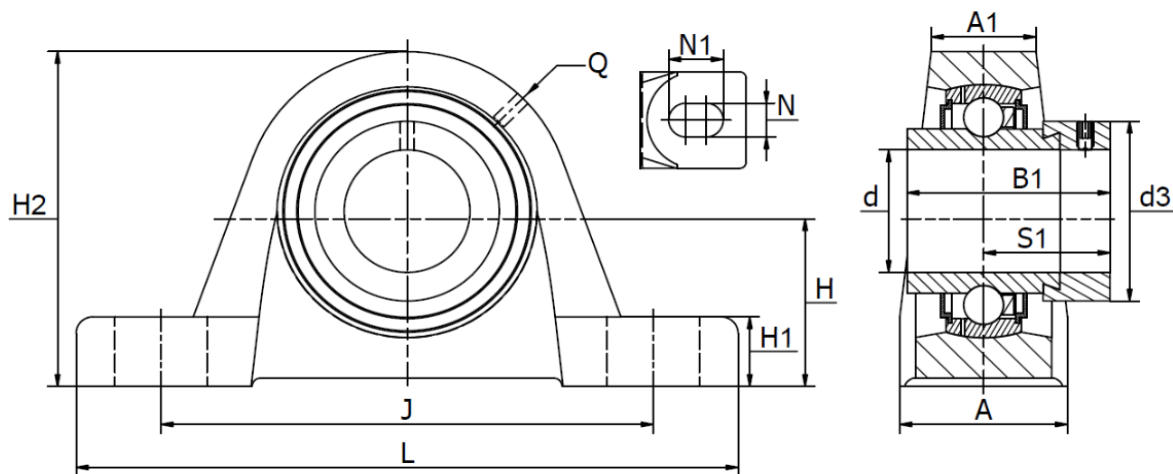

## SW .. A series (RASE) - Plummer block housing units

Cast iron housing, radial insert ball bearing with eccentric locking collar. Temperature range -30°C to +110°C

| Part No.         | d   | Dimensions (mm) |                |     |                |                |                    |       |                |     |    |                |      |                | Bearing No. | Weight (kg) | Cover     |
|------------------|-----|-----------------|----------------|-----|----------------|----------------|--------------------|-------|----------------|-----|----|----------------|------|----------------|-------------|-------------|-----------|
|                  | mm  | L               | H <sub>2</sub> | A   | A <sub>1</sub> | B <sub>1</sub> | d <sub>3 max</sub> | H     | H <sub>1</sub> | J   | N  | N <sub>1</sub> | Q    | S <sub>1</sub> |             |             |           |
| SW 20 A-RASE20   | 20  | 130             | 64,0           | 32  | 19             | 43,7           | 33,0               | 33,3  | 14,5           | 97  | 11 | 19             | R1/8 | 26,6           | HC 204      | 0,59        | N/A       |
| SW 25 A-RASE25   | 25  | 130             | 70,0           | 36  | 22             | 44,4           | 37,5               | 36,5  | 14,5           | 103 | 11 | 19             | R1/8 | 26,9           | HC 205      | 0,70        | KASK05    |
| SW 30 A-RASE30   | 30  | 158             | 82,0           | 40  | 25             | 48,4           | 44,0               | 42,9  | 17,0           | 118 | 14 | 22             | R1/8 | 30,1           | HC 206      | 1,11        | KASK06    |
| SW 35 A-RASE35   | 35  | 163             | 93,0           | 45  | 27             | 51,1           | 51,0               | 47,6  | 19,0           | 126 | 14 | 21             | R1/8 | 32,3           | HC 207      | 1,60        | N/A       |
| SW 40 A-RASE40   | 40  | 179             | 99,0           | 48  | 30             | 56,3           | 60,3               | 49,2  | 19,0           | 138 | 14 | 26             | R1/8 | 34,9           | HC 208      | 1,83        | KASK08    |
| SW 45 A-RASE45   | 45  | 192             | 107,0          | 48  | 32             | 56,3           | 63,0               | 54,0  | 21,5           | 150 | 14 | 29             | R1/8 | 34,9           | HC 209      | 2,21        | Cover Ø45 |
| SW 50 A-RASE50   | 50  | 200             | 115,0          | 54  | 34             | 62,7           | 69,0               | 57,2  | 21,5           | 158 | 18 | 23             | R1/8 | 38,1           | HC 210      | 2,70        | KASK10    |
| SW 55 A-RASE55   | 55  | 222             | 124,5          | 60  | 35             | 71,4           | 76,0               | 63,5  | 22,5           | 176 | 18 | 30             | R1/8 | 43,6           | HC 211      | 3,40        | N/A       |
| SW 60 A-RASE60   | 60  | 240             | 140,0          | 60  | 42             | 77,7           | 84,0               | 69,9  | 25,0           | 190 | 18 | 28             | R1/8 | 46,8           | HC 212      | 4,79        | KASK12    |
| SW 65 A-RASE65   | 65  | 260             | 156,0          | 65  | 44             | 66,0           | 96,0               | 79,4  | 27,5           | 203 | 22 | 28             | R1/8 | 44,6           | HC 213-214  | 6,41        | N/A       |
| SW 70 A-RASE70   | 70  | 260             | 156,0          | 65  | 44             | 66,0           | 96,0               | 79,4  | 27,5           | 203 | 22 | 28             | R1/8 | 44,6           | HC 214      | 6,15        | N/A       |
| SW 75 A-RASE75   | 75  | 265             | 164,0          | 66  | 44             | 67,1           | 100,0              | 82,5  | 27,5           | 217 | 22 | 28             | R1/8 | 45,6           | HC 215      | 7,65        | N/A       |
| SW 80 A-RASE80   | 80  | 292             | 175,0          | 78  | 52             | 70,7           | 108,0              | 88,9  | 30,0           | 232 | 25 | 30             | R1/8 | 47,6           | HC 216      | 8,65        | N/A       |
| SW 90 A-RASE90   | 90  | 327             | 200,0          | 88  | 52             | 69,6           | 118,0              | 101,6 | 33,0           | 262 | 27 | 36             | R1/8 | 46,6           | HC 218      | 12,12       | N/A       |
| SW 100 A-RASE100 | 100 | 380             | 225,0          | 95  | 62             | 75,0           | 132,0              | 115,0 | 40,0           | 308 | 30 | 55             | R1/8 | 49,5           | HC 220      | 15,85       | N/A       |
| SW 120 A-RASE120 | 120 | 440             | 265,0          | 105 | 70             | 81,0           | 152,0              | 135,0 | 45,0           | 358 | 33 | 41             | R1/8 | 52,5           | HC 224      | 25,53       | N/A       |