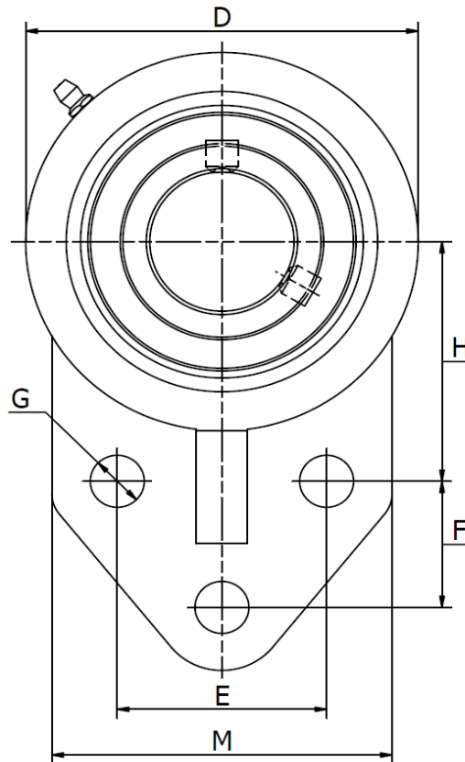

UCFB 200 Series

3-bolt flanged bracket, normal duty, cast iron housing, set screw lock.

Part No.	d mm	Dimensions (mm)											Bearing No.	Weight (kg)
		H1	A	A1	D	E	F	G	H	A2	U	M		
UCFB 201	12	108	25,5	8,0	64	38,1	22,2	10	43,0	16	34,3	60	UC 201	0,7
UCFB 202	15	108	25,5	8,0	64	38,1	22,2	10	43,0	16	34,3	60	UC 202	0,7
UCFB 203	17	108	25,5	8,0	64	38,1	22,2	10	43,0	16	34,3	60	UC 203	0,7
UCFB 204	20	108	25,5	8,0	64	38,1	22,2	10	43,0	16	34,3	60	UC 204	0,7
UCFB 205	25	121	29,0	9,5	70	41,3	28,6	10	46,0	17	36,8	64	UC 205	0,8
UCFB 206	30	137	32,0	9,5	83	47,6	31,8	10	52,4	19	41,2	70	UC 206	1,3
UCFB 207	35	156	37,0	13,0	95	50,8	31,8	10	60,0	21	46,4	83	UC 207	1,7
UCFB 208	40	164	34,0	16,0	100	50,0	41,0	12	60,0	21	51,2	78	UC 208	2,0
UCFB 209	45	174	34,0	18,0	106	54,0	43,0	12	65,0	21	51,2	80	UC 209	2,3
UCFB 210	50	191	38,0	13,0	118	70,0	41,3	12	74,6	21	53,6	102	UC 210	2,9