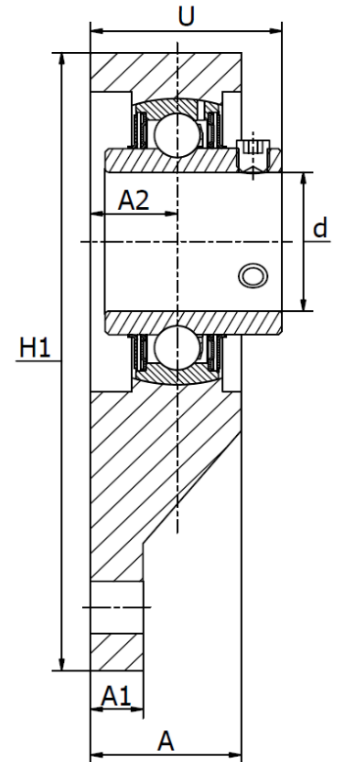

UCFB 200 Series

3-bolt flanged bracket, normal duty, cast iron housing, set screw lock.

Part No.	d mm	Dimensions (mm)											Bearing No.	Weight (kg)
		H1	A	A1	D	E	F	G	H	A2	U	M		
UCFB 201	12	108	25,5	8,0	64	38,1	22,2	10	43,0	16	34,3	60	UC 201	0,7
UCFB 202	15	108	25,5	8,0	64	38,1	22,2	10	43,0	16	34,3	60	UC 202	0,7
UCFB 203	17	108	25,5	8,0	64	38,1	22,2	10	43,0	16	34,3	60	UC 203	0,7
UCFB 204	20	108	25,5	8,0	64	38,1	22,2	10	43,0	16	34,3	60	UC 204	0,7
UCFB 205	25	121	29,0	9,5	70	41,3	28,6	10	46,0	17	36,8	64	UC 205	0,8
UCFB 206	30	137	32,0	9,5	83	47,6	31,8	10	52,4	19	41,2	70	UC 206	1,3
UCFB 207	35	156	37,0	13,0	95	50,8	31,8	10	60,0	21	46,4	83	UC 207	1,7
UCFB 208	40	164	34,0	16,0	100	50,0	41,0	12	60,0	21	51,2	78	UC 208	2,0
UCFB 209	45	174	34,0	18,0	106	54,0	43,0	12	65,0	21	51,2	80	UC 209	2,3
UCFB 210	50	191	38,0	13,0	118	70,0	41,3	12	74,6	21	53,6	102	UC 210	2,9