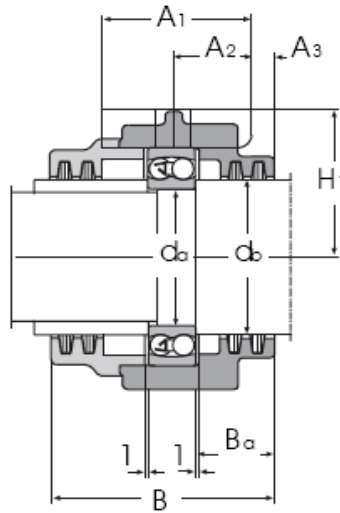

TVN 300 Series - Pillow Block Housings for Conveyor Trolleys

Series TVN 3.. WA (end shaft) / Series TVN 3.. WB (through shaft). Incl. felt-seal.

For self aligning ball bearing series 13 - 23 and spherical roller bearing 223 with cylindrical bore.

Universal housing for all bearing types, TVN 300 A & B versions possible with locating rings.

Type WB/B

Item Number	Dimensions (mm)															Weight (kg)	
	WA + WB	da	db	A	B	A₁	A₂	A₃	N	N₁	H₁	H₂	J	L	G		B_a
TVN 304 WA	20	25	63	-	45	25	7	15	22	40	16	130	170	M 12	21,0	2,0	
TVN 304 WB	20	25	-	71	45	25	7	15	22	40	16	130	170	M 12	21,0	2,1	
TVN 305 WA	25	30	71	-	52	30	7	15	22	50	16	150	190	M 12	23,0	2,6	
TVN 305 WB	25	30	-	76	52	30	7	15	22	50	16	150	190	M 12	23,0	2,8	
TVN 306 WA	30	35	77	-	52	30	8	15	22	50	18	150	190	M 12	23,5	3,0	
TVN 306 WB	30	35	-	78	52	30	8	15	22	50	18	150	190	M 12	23,5	3,1	
TVN 307 WA	35	45	86	-	60	35	8	15	22	60	18	170	210	M 12	26,5	4,3	
TVN 307 WB	35	45	-	92	60	35	8	15	22	60	18	170	210	M 12	26,5	4,4	
TVN 308 WA	40	50	79,5	-	60	35	8	14	23	60	20	172	210	M 12	27,5	4,8	
TVN 308 WB	40	50	-	94	60	35	8	14	23	60	20	172	210	M 12	27,5	4,9	
TVN 309 WA	45	55	95	-	70	40	8	20	32	70	23	210	270	M 16	27,0	6,4	
TVN 309 WB	45	55	-	100	70	40	8	20	32	70	23	210	270	M 16	27,0	6,5	
TVN 310 WA	50	60	102	-	70	40	10	20	32	70	23	210	270	M 16	30,0	6,9	
TVN 310 WB	50	60	-	105	70	40	10	20	32	70	23	210	270	M 16	30,0	7,1	
TVN 311 WA	55	65	110	-	80	45	10	20	32	80	25	230	290	M 16	30,5	9,3	
TVN 311 WB	55	65	-	115	80	45	10	20	32	80	25	230	290	M 16	30,5	9,5	
TVN 312 WA	60	70	115	-	80	45	10	20	32	80	25	230	290	M 16	31,0	10,5	
TVN 312 WB	60	70	-	117	80	45	10	20	32	80	25	230	290	M 16	31,0	11,0	
TVN 313 WA	65	75	122	-	90	50	10	25	32	95	28	260	330	M 20	35,0	13,5	
TVN 313 WB	65	75	-	127	90	50	10	25	32	95	28	260	330	M 20	35,0	14,5	
TVN 314 WA	70	80	126	-	90	50	10	25	32	95	28	260	330	M 20	35,5	14,0	
TVN 314 WB	70	80	-	129	90	50	10	25	32	95	28	260	330	M 20	35,5	14,5	
TVN 315 WA	75	85	136	-	100	55	10	25	32	100	30	290	360	M 20	38,5	18,5	
TVN 315 WB	75	85	-	139	100	55	10	25	32	100	30	290	360	M 20	38,5	19,5