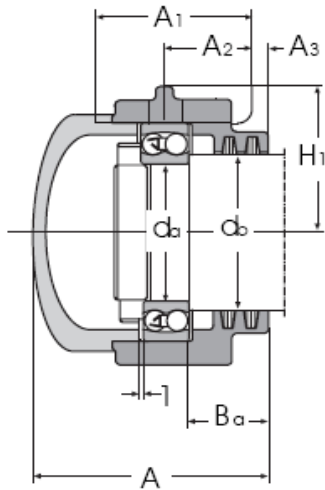

TVN 300 Series - Pillow Block Housings for Conveyor Trolleys

Series TVN 3.. WA (end shaft) / Series TVN 3.. WB (through shaft). Incl. felt-seal.

For self aligning ball bearing series 13 - 23 and spherical roller bearing 223 with cylindrical bore.

Universal housing for all bearing types, TVN 300 A & B versions possible with locating rings.

Type WA/A