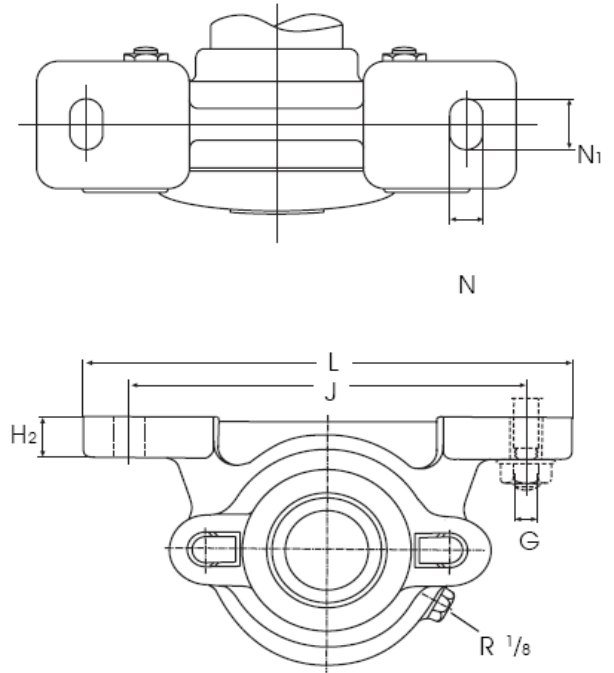

Item Number	Dimensions (mm)															Weight (kg)	
	WA + WB	da	db	A	B	A₁	A₂	A₃	N	N₁	H₁	H₂	J	L	G		B_a
TVN 304 WA	20	25	63	-	45	25	7	15	22	40	16	130	170	M 12	21,0	2,0	
TVN 304 WB	20	25	-	71	45	25	7	15	22	40	16	130	170	M 12	21,0	2,1	
TVN 305 WA	25	30	71	-	52	30	7	15	22	50	16	150	190	M 12	23,0	2,6	
TVN 305 WB	25	30	-	76	52	30	7	15	22	50	16	150	190	M 12	23,0	2,8	
TVN 306 WA	30	35	77	-	52	30	8	15	22	50	18	150	190	M 12	23,5	3,0	
TVN 306 WB	30	35	-	78	52	30	8	15	22	50	18	150	190	M 12	23,5	3,1	
TVN 307 WA	35	45	86	-	60	35	8	15	22	60	18	170	210	M 12	26,5	4,3	
TVN 307 WB	35	45	-	92	60	35	8	15	22	60	18	170	210	M 12	26,5	4,4	
TVN 308 WA	40	50	79,5	-	60	35	8	14	23	60	20	172	210	M 12	27,5	4,8	
TVN 308 WB	40	50	-	94	60	35	8	14	23	60	20	172	210	M 12	27,5	4,9	
TVN 309 WA	45	55	95	-	70	40	8	20	32	70	23	210	270	M 16	27,0	6,4	
TVN 309 WB	45	55	-	100	70	40	8	20	32	70	23	210	270	M 16	27,0	6,5	
TVN 310 WA	50	60	102	-	70	40	10	20	32	70	23	210	270	M 16	30,0	6,9	
TVN 310 WB	50	60	-	105	70	40	10	20	32	70	23	210	270	M 16	30,0	7,1	
TVN 311 WA	55	65	110	-	80	45	10	20	32	80	25	230	290	M 16	30,5	9,3	
TVN 311 WB	55	65	-	115	80	45	10	20	32	80	25	230	290	M 16	30,5	9,5	
TVN 312 WA	60	70	115	-	80	45	10	20	32	80	25	230	290	M 16	31,0	10,5	
TVN 312 WB	60	70	-	117	80	45	10	20	32	80	25	230	290	M 16	31,0	11,0	
TVN 313 WA	65	75	122	-	90	50	10	25	32	95	28	260	330	M 20	35,0	13,5	
TVN 313 WB	65	75	-	127	90	50	10	25	32	95	28	260	330	M 20	35,0	14,5	
TVN 314 WA	70	80	126	-	90	50	10	25	32	95	28	260	330	M 20	35,5	14,0	
TVN 314 WB	70	80	-	129	90	50	10	25	32	95	28	260	330	M 20	35,5	14,5	
TVN 315 WA	75	85	136	-	100	55	10	25	32	100	30	290	360	M 20	38,5	18,5	
TVN 315 WB	75	85	-	139	100	55	10	25	32	100	30	290	360	M 20	38,5	19,5